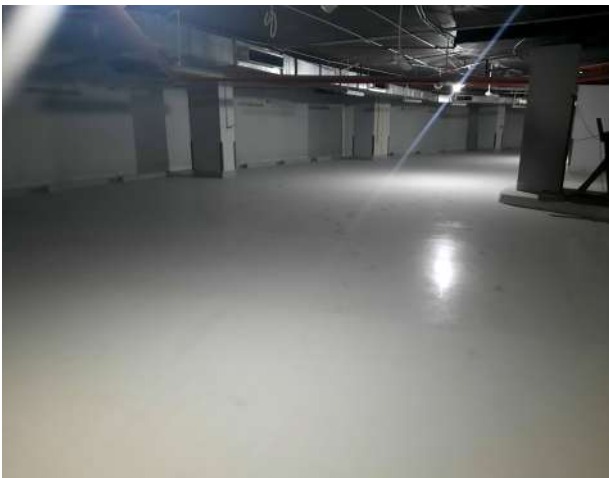

MONTHLY PROGRESS PHOTOS July-2021

Epoxy Works (Basement B2)

MONTHLY PROGRESS PHOTOS July-2021

Pumps Room (Basement B1)

MONTHLY PROGRESS PHOTOS July-2021

Glass Partition at Lift Lobby
(Basement B1)

MONTHLY PROGRESS PHOTOS July-2021

First Fix False Ceiling (Entrances)

MONTHLY PROGRESS PHOTOS July-2021

**Insulation Works For HVAC / First Fix
False Ceiling (Ground Floor)**

MONTHLY PROGRESS PHOTOS July-2021

Insulation Works For HVAC (First Floor)

MONTHLY PROGRESS PHOTOS July-2021

First Fix False Ceiling For Wet Areas
(First Floor)

MONTHLY PROGRESS PHOTOS July-2021

First Fix False Ceiling For Wet Areas
(Second Floor)

2nd. Basement

Internal Ramp

1st. Basement

MONTHLY PROGRESS PHOTOS Aug-2021

False Ceiling at Corridor (First Floor)

MONTHLY PROGRESS PHOTOS Aug-2021

HVAC Insulation (Second Floor)

MONTHLY PROGRESS PHOTOS Aug-2021

HVAC Insulation (Second Floor)